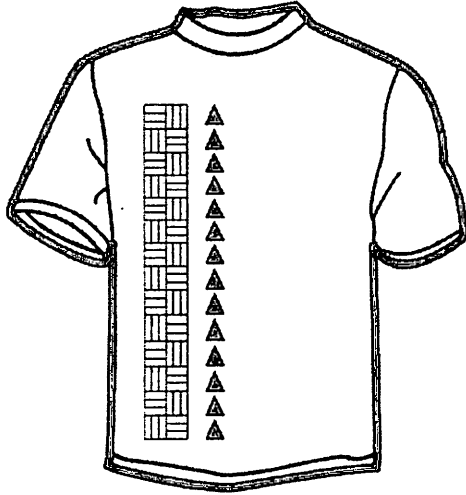

Liholiho T-Shirt Sale

New school t-shirts are now available for pre-order! Students will be asked to wear school t-shirts for a variety of activities including field trips and excursions. The navy blue shirt will feature a custom Hawaiian design created to signify the pua hala tree that stands tall outside our J-building courtyard. The pua hala was King Liholiho's favorite pandanus flower! A menehune design will also be on the left sleeve.

FRONT