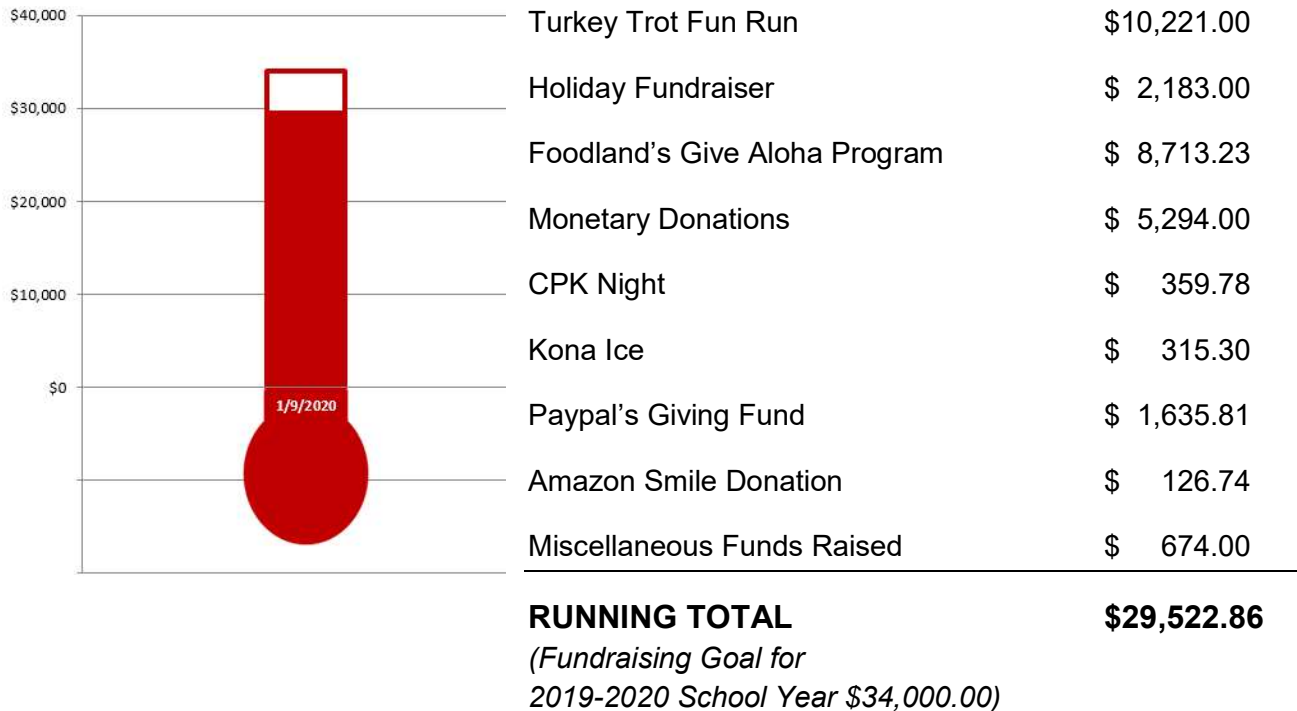

Liholiho Lualima PTA February 2020 Newsletter

Thank you Liholiho families for your continued support!
The PTA has raised the following funds for our school.

PTA Initiatives:

Fans for School Cafeteria – The PTA will be moving forward with the ceiling fan replacement work at the cafeteria to improve cooling, a Contractor has been selected and permits are being sought. Work is projected for this summer, or sooner if possible.

Upcoming Events:

Book Fair and Read-a-Thon – March 2020 (flyer will be sent home)

Kona Ice Dates – March 12, April 23, May 14 (2:45pm-3:45pm)

CPK Philanthropizza – Go anytime to Kahala CPK or AlaMoana CPK, present the Liholiho CPK card to your server, and CPK will donate 20% of your check to our PTA.